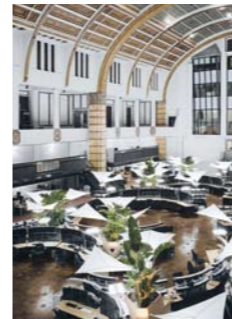

INTELLIGENT TECHNOLOGIES „MADE IN GERMANY“