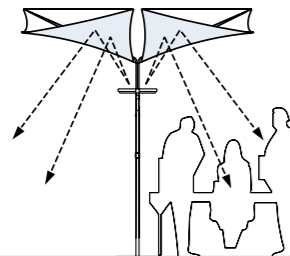

THE MODULAR REFLECTION- AND ACOUSTICS SYSTEM

REFLECTION