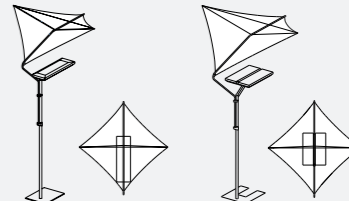

1.00 x 1.00m

RX1-Z (central)